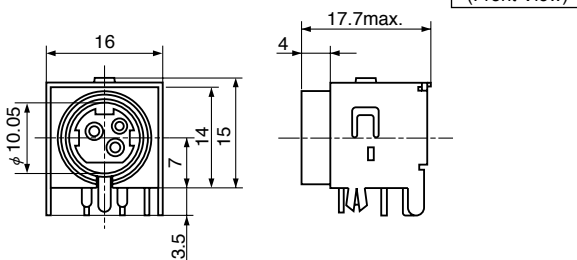

TCP8927 / TCP8935

Plug

TCP8927-531167
Quick Lock Type

TCP8927-631167
Quick Lock Type

Model No.	Cable Diameter	A	B
TCP8927-631167	φ 4.8	φ 5.2	49.5
TCP8927-831167	φ 5.5	φ 5.9	50.0

TCP8935-531167
Half Lock Type

TCS7960

Socket H=14.0 mm

TCS7960-5320177

TCS7960-4320177

Hole Layout
(Bottom View)