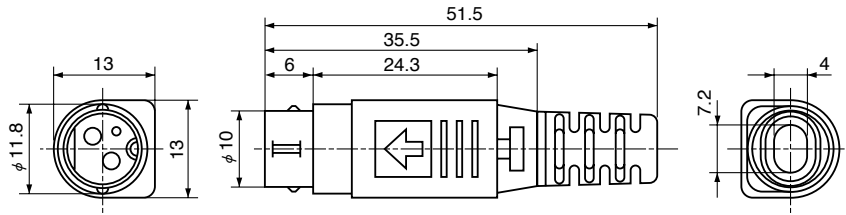

TCP8927 / TCP8935

Plug

TCP8927-531167
Quick Lock Type

TCP8927-631167
Quick Lock Type

Model No.	Cable Diameter	A	B
TCP8927-631167	φ 4.8	φ 5.2	49.5
TCP8927-831167	φ 5.5	φ 5.9	50.0

TCP8935-531167
Half Lock Type

TCS7960

Socket H=14.0 mm

TCS7960-5320177

TCS7960-4320177

Hole Layout
(Bottom View)