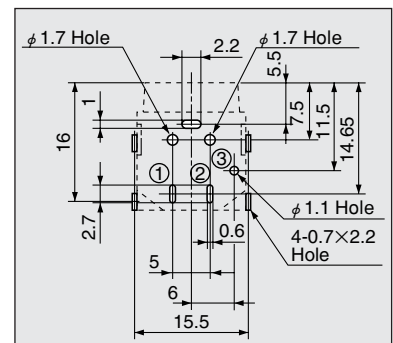

TCP8927 / TCP8935

Plug

TCP8927-531167
Quick Lock Type

TCP8927-631167
Quick Lock Type

Model No.	Cable Diameter	A	B
TCP8927-631167	φ 4.8	φ 5.2	49.5
TCP8927-831167	φ 5.5	φ 5.9	50.0

TCP8935-531167
Half Lock Type

TCS7960

Socket H=14.0 mm

TCS7960-5320177

TCS7960-4320177

Hole Layout
(Bottom View)