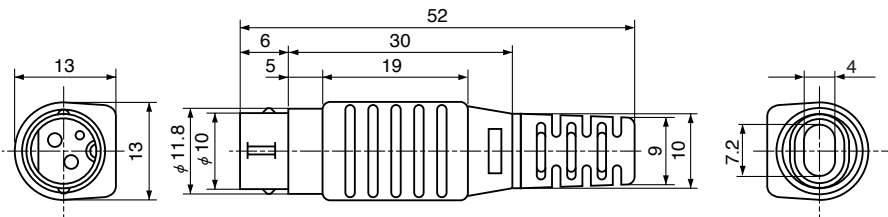

TCP8927 / TCP8935

Plug

TCP8927-531167
Quick Lock Type

TCP8927-631167
Quick Lock Type

Model No.	Cable Diameter	A	B
TCP8927-631167	φ 4.8	φ 5.2	49.5
TCP8927-831167	φ 5.5	φ 5.9	50.0

TCP8935-531167
Half Lock Type

TCS7960

Socket H=14.0 mm

TCS7960-5320177

TCS7960-4320177

Hole Layout
(Bottom View)