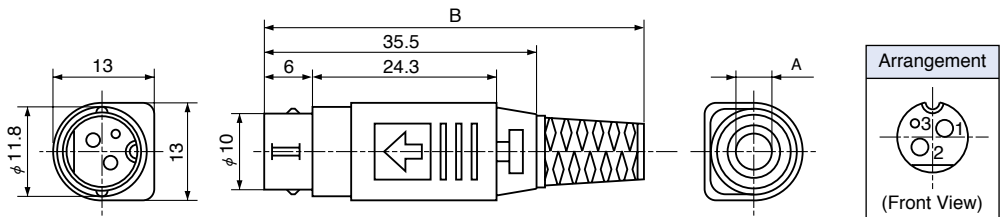

TCP8927 / TCP8935

Plug

TCP8927-531167
Quick Lock Type

TCP8927-631167
Quick Lock Type

Model No.	Cable Diameter	A	B
TCP8927-631167	φ 4.8	φ 5.2	49.5
TCP8927-831167	φ 5.5	φ 5.9	50.0

TCP8935-531167
Half Lock Type

TCS7960

Socket H=14.0 mm

TCS7960-5320177

TCS7960-4320177

Hole Layout
(Bottom View)