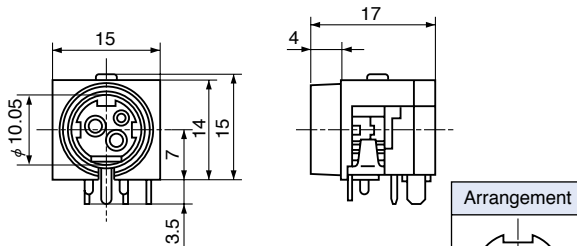

TCP8927 / TCP8935

Plug

TCP8927-531167
Quick Lock Type

TCP8927-631167
Quick Lock Type

Model No.	Cable Diameter	A	B
TCP8927-631167	φ 4.8	φ 5.2	49.5
TCP8927-831167	φ 5.5	φ 5.9	50.0

TCP8935-531167
Half Lock Type

TCS7960

Socket H=14.0 mm

TCS7960-5320177

TCS7960-4320177

Hole Layout
(Bottom View)