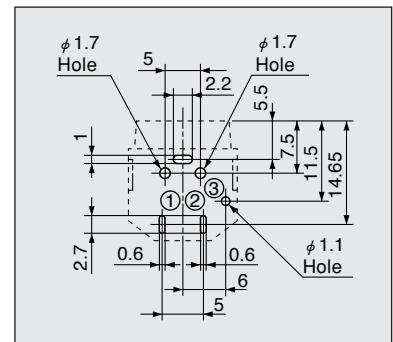

TCP8927 / TCP8935

Plug

TCP8927-531167
Quick Lock Type

TCP8927-631167
Quick Lock Type

Model No.	Cable Diameter	A	B
TCP8927-631167	φ 4.8	φ 5.2	49.5
TCP8927-831167	φ 5.5	φ 5.9	50.0

TCP8935-531167
Half Lock Type

TCS7960

Socket H=14.0 mm

TCS7960-5320177

TCS7960-4320177

Hole Layout
(Bottom View)